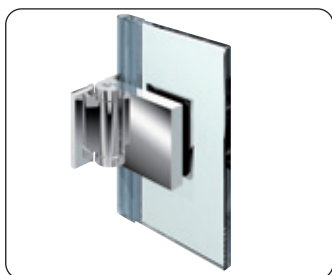

Advantages which convince you and your customers:

- *automatic closing in the final centimetres*
- *continuous sealing profile in the hinge area on the fitting-side*
- *zero point setting (fixed latching function at 0°)*
- *very flat counterplates*
- *long-hole adjustment in the wall mount*
- *glass thickness: 6, 8 and 10 mm.*
- *load-bearing capacity (2 hinges): 36 kg*
36 kg corresponds to a maximum panel size leaf of 900 x 2000 mm with a glass thickness of 8 mm
- *when used as a folding partition with "glass/glass 180° outward-opening" and "glass/wall 90° inward-opening" fittings, these automatically align themselves near the zero position*

Artikel-Nr. article-no.	Oberflächen finishes	Glasdicke glass thickness	Artikelbezeichnung article name	Merkmale features	VE/Stück pu/pieces
8150	ZN5 ZN1 ZNPVD22	6/8/10 mm	Duschtürband, Glas-Wand, 90°/ shower door hinge, glass-wall, 90°	einseitig 90° nach innen hin öffnend, mit einseitiger Lasche/one-side opening inwards 90°, with single-sided strap	1/2

Artikel-Nr. article-no.	Oberflächen finishes	Glasdicke glass thickness	Artikelbezeichnung article name	Merkmale features	VE/Stück pu/pieces
8152	ZN5 ZN1 ZNPVD22	6/8/10 mm	Duschtürband, Glas-Wand, 90°/ shower door hinge, glass-wall, 90°	einseitig 90° nach außen hin öffnend, mit einseitiger Lasche/one-side opening outwards 90°, with single-sided strap	1/2