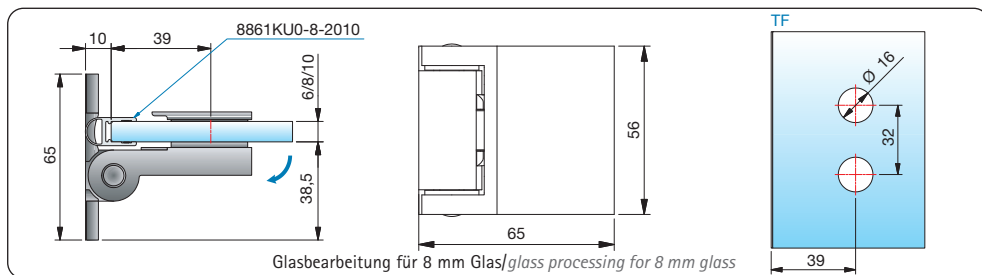

Advantages which convince you and your customers:

- *automatic closing in the final centimetres*
- *continuous sealing profile in the hinge area on the fitting-side*
- *zero point setting (fixed latching function at 0°)*
- *very flat counterplates*
- *long-hole adjustment in the wall mount*
- *glass thickness: 6, 8 and 10 mm.*
- *load-bearing capacity (2 hinges): 36 kg*
36 kg corresponds to a maximum panel size leaf of 900 x 2000 mm with a glass thickness of 8 mm
- *when used as a folding partition with "glass/glass 180° outward-opening" and "glass/wall 90° inward-opening" fittings, these automatically align themselves near the zero position*

Artikel-Nr. article-no.	Oberflächen finishes	Glasdicke glass thickness	Artikelbezeichnung article name	Merkmale features	VE/Stück pu/pieces
8150	ZN5 ZN1 ZNPVD22	6/8/10 mm	Duschtürband, Glas-Wand, 90°/ shower door hinge, glass-wall, 90°	einseitig 90° nach innen hin öffnend, mit einseitiger Lasche/one-side opening inwards 90°, with single-sided strap	1/2

Artikel-Nr. article-no.	Oberflächen finishes	Glasdicke glass thickness	Artikelbezeichnung article name	Merkmale features	VE/Stück pu/pieces
8152	ZN5 ZN1 ZNPVD22	6/8/10 mm	Duschtürband, Glas-Wand, 90°/ shower door hinge, glass-wall, 90°	einseitig 90° nach außen hin öffnend, mit einseitiger Lasche/one-side opening outwards 90°, with single-sided strap	1/2